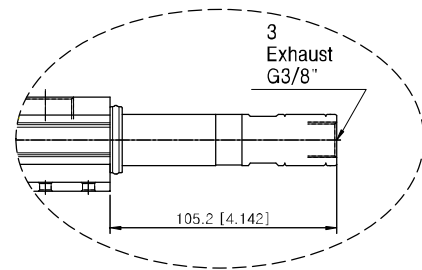

Dimensional Information

With Air Control valve (Double sol.type), Vacuum Release Control valve and Digital Vacuum Switch

▼ Series MD 303 S - 34.. / MDL 303 S - 34..

With Air Control valve (Double sol.type), Vacuum Release Control valve

▼ Series MD 303 S - H22.. / MDL 303 S - H22..

Dimensional Information

Standard

▼ Series MD 303 S - 34.. / MDL 303 S - 34..

▼ Series MD 302 P.. / MDL 302 P..

▲ Series MD 303 P.. / MDL 303 P..

Measure unit : mm [in]

Standard

▼ Series MD 303 S - H22.. / MDL 303 S - H22..

▼ Series MD 303 P.. / MDL 303 P..

▲ Series MD 302 P.. / MDL 302 P..

Measure unit : mm [in]

VACUUM PUMPS