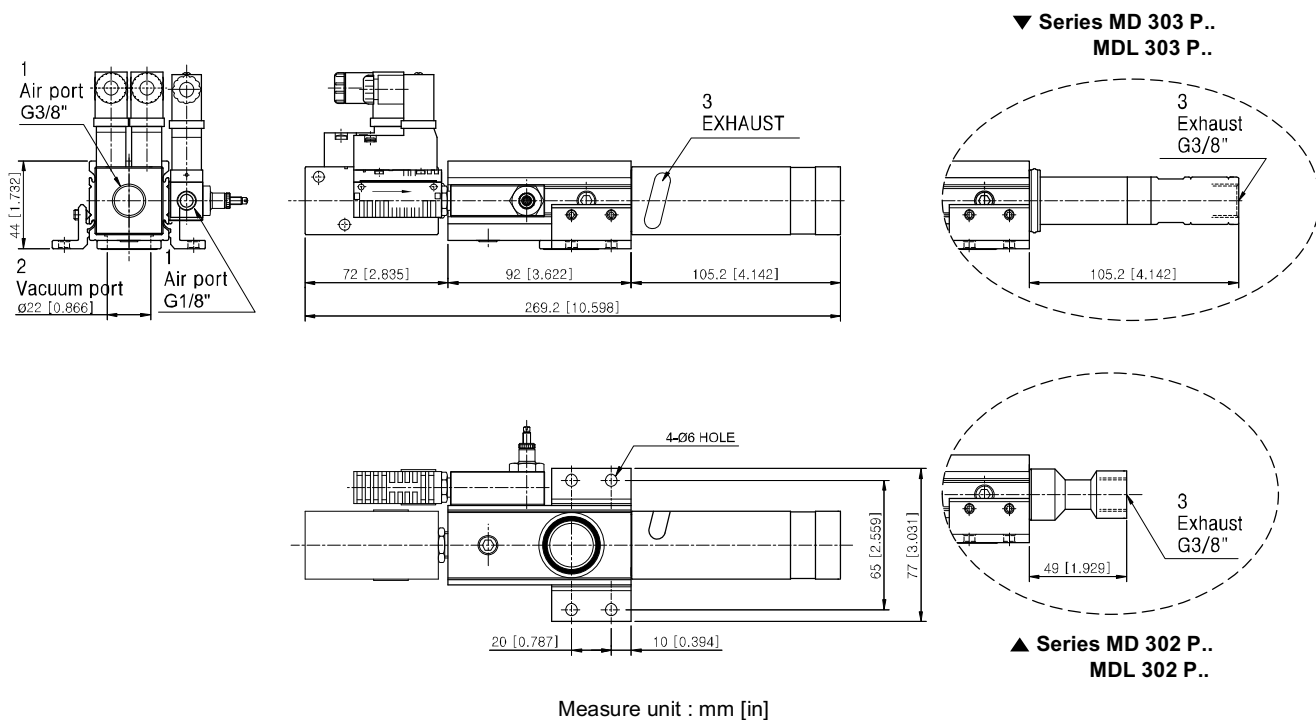

Dimensional Information

With Air Control valve (Double sol.type), Vacuum Release Control valve and Digital Vacuum Switch

▼ Series MD 303 S - 34.. / MDL 303 S - 34..

With Air Control valve (Double sol.type), Vacuum Release Control valve

▼ Series MD 303 S - H22.. / MDL 303 S - H22..

Dimensional Information

Standard

▼ Series MD 303 S - 34.. / MDL 303 S - 34..

▼ Series MD 302 P.. / MDL 302 P..

▲ Series MD 303 P.. / MDL 303 P..

Measure unit : mm [in]

Standard

▼ Series MD 303 S - H22.. / MDL 303 S - H22..

▼ Series MD 303 P.. / MDL 303 P..

▲ Series MD 302 P.. / MDL 302 P..

Measure unit : mm [in]

VACUUM PUMPS