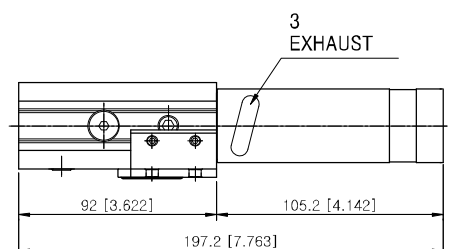

Dimensional Information

With Air Control valve (Double sol.type), Vacuum Release Control valve and Digital Vacuum Switch

▼ Series MD 303 S - 34.. / MDL 303 S - 34..

With Air Control valve (Double sol.type), Vacuum Release Control valve

▼ Series MD 303 S - H22.. / MDL 303 S - H22..

Dimensional Information

Standard

▼ Series MD 303 S - 34.. / MDL 303 S - 34..

▼ Series MD 302 P.. / MDL 302 P..

▲ Series MD 303 P.. / MDL 303 P..

Measure unit : mm [in]

Standard

▼ Series MD 303 S - H22.. / MDL 303 S - H22..

▼ Series MD 303 P.. / MDL 303 P..

▲ Series MD 302 P.. / MDL 302 P..

Measure unit : mm [in]

VACUUM PUMPS