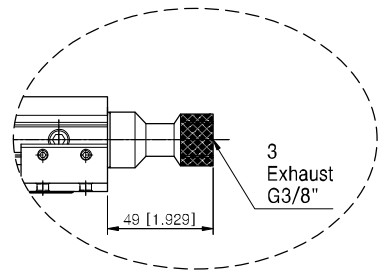

Dimensional Information

With Air Control valve (Double sol.type), Vacuum Release Control valve and Digital Vacuum Switch

▼ Series MD 303 S - 34.. / MDL 303 S - 34..

With Air Control valve (Double sol.type), Vacuum Release Control valve

▼ Series MD 303 S - H22.. / MDL 303 S - H22..

Dimensional Information

Standard

▼ Series MD 303 S - 34.. / MDL 303 S - 34..

▼ Series MD 302 P.. / MDL 302 P..

▲ Series MD 303 P.. / MDL 303 P..

Measure unit : mm [in]

Standard

▼ Series MD 303 S - H22.. / MDL 303 S - H22..

▼ Series MD 303 P.. / MDL 303 P..

▲ Series MD 302 P.. / MDL 302 P..

Measure unit : mm [in]

VACUUM PUMPS