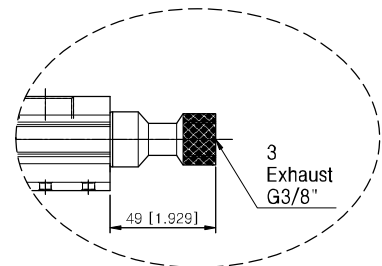

Dimensional Information

With Air Control valve (Double sol.type), Vacuum Release Control valve and Digital Vacuum Switch

▼ Series MD 303 S - 34.. / MDL 303 S - 34..

With Air Control valve (Double sol.type), Vacuum Release Control valve

▼ Series MD 303 S - H22.. / MDL 303 S - H22..

Dimensional Information

Standard

▼ Series MD 303 S - 34.. / MDL 303 S - 34..

▼ Series MD 302 P.. / MDL 302 P..

▲ Series MD 303 P.. / MDL 303 P..

Measure unit : mm [in]

Standard

▼ Series MD 303 S - H22.. / MDL 303 S - H22..

▼ Series MD 303 P.. / MDL 303 P..

▲ Series MD 302 P.. / MDL 302 P..

Measure unit : mm [in]

VACUUM PUMPS