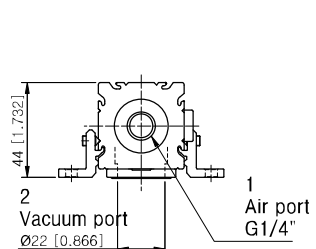

Dimensional Information

With Air Control valve (Double sol.type), Vacuum Release Control valve and Digital Vacuum Switch

▼ Series MD 303 S - 34.. / MDL 303 S - 34..

With Air Control valve (Double sol.type), Vacuum Release Control valve

▼ Series MD 303 S - H22.. / MDL 303 S - H22..

Dimensional Information

Standard

▼ Series MD 303 S - 34.. / MDL 303 S - 34..

▼ Series MD 302 P.. / MDL 302 P..

▲ Series MD 303 P.. / MDL 303 P..

Measure unit : mm [in]

Standard

▼ Series MD 303 S - H22.. / MDL 303 S - H22..

▼ Series MD 303 P.. / MDL 303 P..

▲ Series MD 302 P.. / MDL 302 P..

Measure unit : mm [in]

VACUUM PUMPS