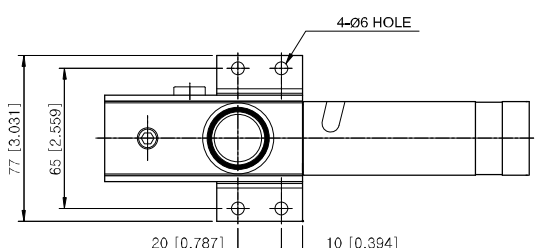

Dimensional Information

With Air Control valve (Double sol.type), Vacuum Release Control valve and Digital Vacuum Switch

▼ Series MD 303 S - 34.. / MDL 303 S - 34..

With Air Control valve (Double sol.type), Vacuum Release Control valve

▼ Series MD 303 S - H22.. / MDL 303 S - H22..

Dimensional Information

Standard

▼ Series MD 303 S - 34.. / MDL 303 S - 34..

▼ Series MD 302 P.. / MDL 302 P..

▲ Series MD 303 P.. / MDL 303 P..

Measure unit : mm [in]

Standard

▼ Series MD 303 S - H22.. / MDL 303 S - H22..

▼ Series MD 303 P.. / MDL 303 P..

▲ Series MD 302 P.. / MDL 302 P..

Measure unit : mm [in]

VACUUM PUMPS