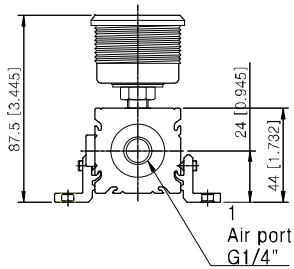

Dimensional Information

With Air Control valve (Double sol.type), Vacuum Release Control valve and Digital Vacuum Switch

▼ Series MD 303 S - 34.. / MDL 303 S - 34..

With Air Control valve (Double sol.type), Vacuum Release Control valve

▼ Series MD 303 S - H22.. / MDL 303 S - H22..

Dimensional Information

Standard

▼ Series MD 303 S - 34.. / MDL 303 S - 34..

▼ Series MD 302 P.. / MDL 302 P..

▲ Series MD 303 P.. / MDL 303 P..

Measure unit : mm [in]

Standard

▼ Series MD 303 S - H22.. / MDL 303 S - H22..

▼ Series MD 303 P.. / MDL 303 P..

▲ Series MD 302 P.. / MDL 302 P..

Measure unit : mm [in]

VACUUM PUMPS