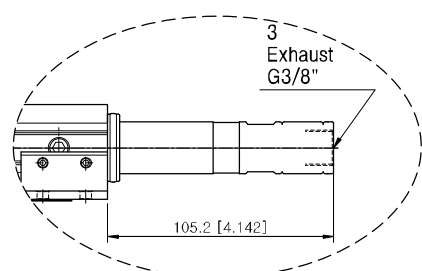

Dimensional Information

With Air Control valve (Double sol.type), Vacuum Release Control valve and Digital Vacuum Switch

▼ Series MD 303 S - 34.. / MDL 303 S - 34..

With Air Control valve (Double sol.type), Vacuum Release Control valve

▼ Series MD 303 S - H22.. / MDL 303 S - H22..

Dimensional Information

Standard

▼ Series MD 303 S - 34.. / MDL 303 S - 34..

▼ Series MD 302 P.. / MDL 302 P..

▲ Series MD 303 P.. / MDL 303 P..

Measure unit : mm [in]

Standard

▼ Series MD 303 S - H22.. / MDL 303 S - H22..

▼ Series MD 303 P.. / MDL 303 P..

▲ Series MD 302 P.. / MDL 302 P..

Measure unit : mm [in]

VACUUM PUMPS