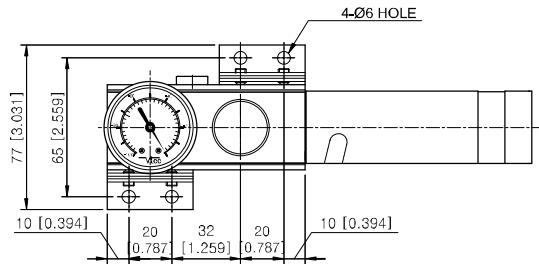

Dimensional Information

With Air Control valve (Double sol.type), Vacuum Release Control valve and Digital Vacuum Switch

▼ Series MD 303 S - 34.. / MDL 303 S - 34..

With Air Control valve (Double sol.type), Vacuum Release Control valve

▼ Series MD 303 S - H22.. / MDL 303 S - H22..

Dimensional Information

Standard

▼ Series MD 303 S - 34.. / MDL 303 S - 34..

▼ Series MD 302 P.. / MDL 302 P..

▲ Series MD 303 P.. / MDL 303 P..

Measure unit : mm [in]

Standard

▼ Series MD 303 S - H22.. / MDL 303 S - H22..

▼ Series MD 303 P.. / MDL 303 P..

▲ Series MD 302 P.. / MDL 302 P..

Measure unit : mm [in]

VACUUM PUMPS