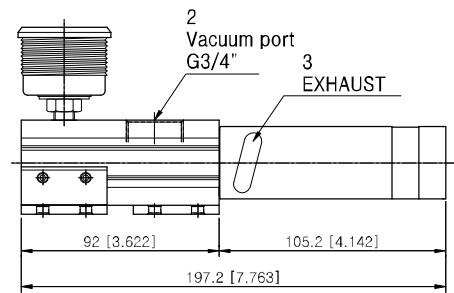

Dimensional Information

With Air Control valve (Double sol.type), Vacuum Release Control valve and Digital Vacuum Switch

▼ Series MD 303 S - 34.. / MDL 303 S - 34..

With Air Control valve (Double sol.type), Vacuum Release Control valve

▼ Series MD 303 S - H22.. / MDL 303 S - H22..

Dimensional Information

Standard

▼ Series MD 303 S - 34.. / MDL 303 S - 34..

▼ Series MD 302 P.. / MDL 302 P..

▲ Series MD 303 P.. / MDL 303 P..

Measure unit : mm [in]

Standard

▼ Series MD 303 S - H22.. / MDL 303 S - H22..

▼ Series MD 303 P.. / MDL 303 P..

▲ Series MD 302 P.. / MDL 302 P..

Measure unit : mm [in]

VACUUM PUMPS