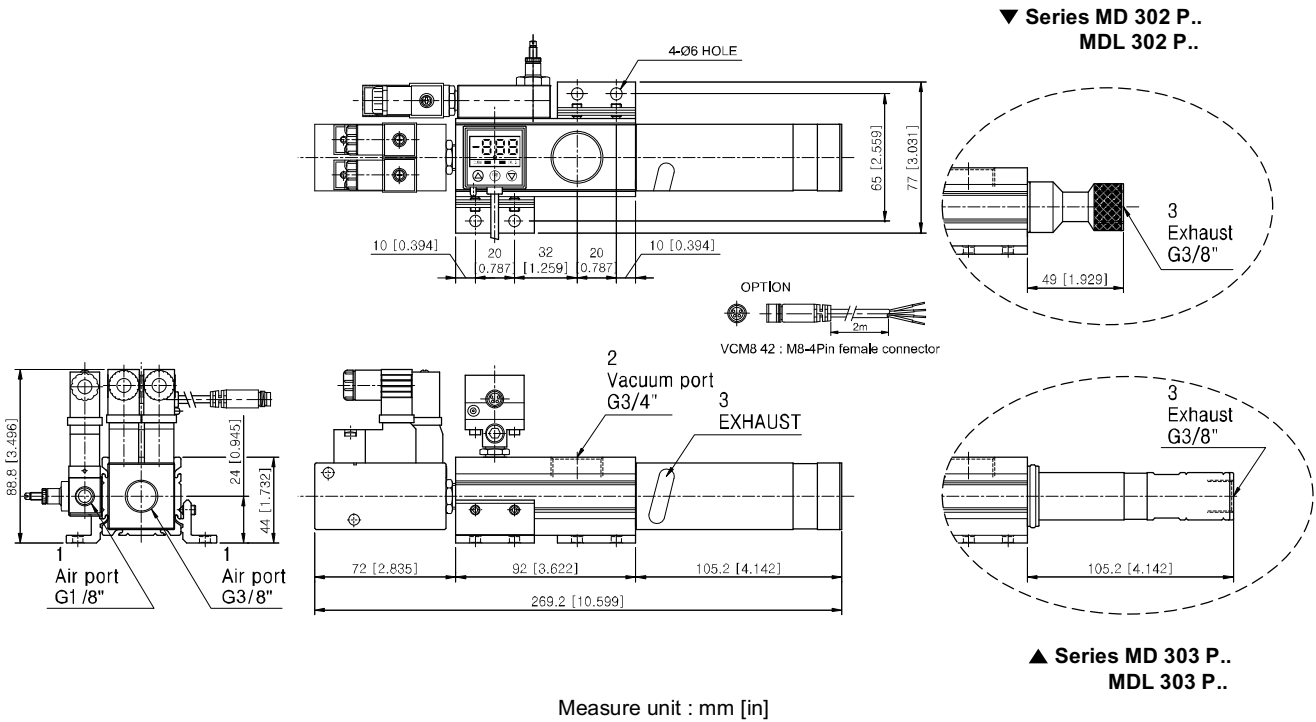

Dimensional Information

With Air Control valve (Double sol.type), Vacuum Release Control valve and Digital Vacuum Switch

▼ Series MD 303 S - 34.. / MDL 303 S - 34..

With Air Control valve (Double sol.type), Vacuum Release Control valve

▼ Series MD 303 S - H22.. / MDL 303 S - H22..

Dimensional Information

Standard

▼ Series MD 303 S - 34.. / MDL 303 S - 34..

▼ Series MD 302 P.. / MDL 302 P..

▲ Series MD 303 P.. / MDL 303 P..

Measure unit : mm [in]

Standard

▼ Series MD 303 S - H22.. / MDL 303 S - H22..

▼ Series MD 303 P.. / MDL 303 P..

▲ Series MD 302 P.. / MDL 302 P..

Measure unit : mm [in]

VACUUM PUMPS